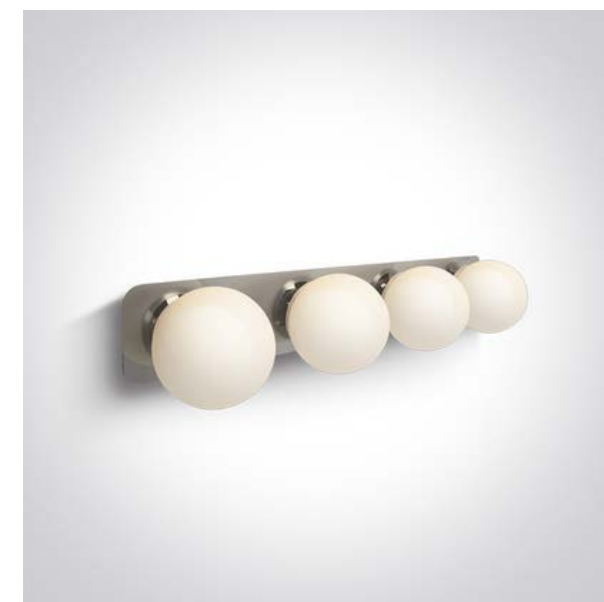

Classic Mirror Lights

The Mirror LED Round Aluminium + PC

The Mirror LED Square Aluminium + PC

The Mirror 60cm Range For T8 LED Tubes

Mirrors

Mirror Lights

The Mirror G9 Decorative Globes Metal + glass

Mirror Lights